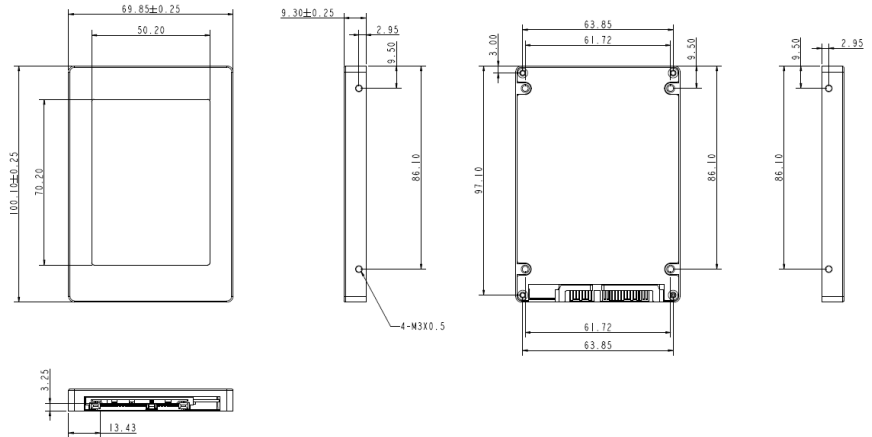

## Specifications

Interface	SATA II
Flash Type	iSLC
P/E cycle limit	30,000
Capacity	32GB~256GB
Max. Channels	8
Sequential R/W (MB/sec, max.)	230 / 230
Max. Power Consumption	2.1 W (5V x 428 mA )
Thermal Sensor	√
H/W Write Protect	√
Pin7 Power	-
ATA Security	Supported
S.M.A.R.T.	Supported
Dimension (WxLxH)	69.85 X 100.10 X 9.30 mm
Environment	Vibration: 20G @7~2000Hz Shock: 1500G @ 0.5ms Storage Temperature: -55°C ~ +95°C MTBF: 3 million hours